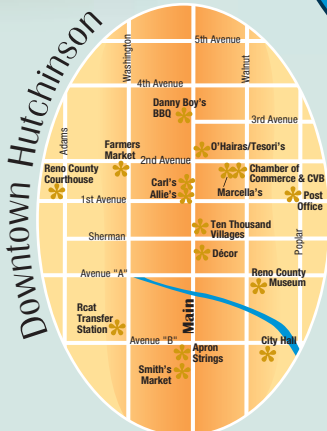

To Sand Hills State Park

To The Highlands Golf & Country Club

Prairie Dunes Country Club

Airport

To Cottonwood Hills Golf Course

To Haven

South Hutchinson

Downtown Hutchinson

Paid Advertisers

1 The Sun Dome 11 Des Moines, So. Hutchinson	8 Kansas Cosmosphere & Space Center 1100 N. Plum
2 Grene Vision Group 2701 North Main	9 Promise Regional Medical Center 1701 East 23rd
3 Hutchinson Clinic 2101 North Waldron	10 Rcat Transfer Station 4 Results 111 East 30th Ave.
4 Medical Center Central 1100 North Main	11 Skaet's Steak Shop 2300 N. Main
5 Medical Center West 1125 North Main	12 The Summit 1818 East 23rd Ave.
6 Medical Center South 10 South Main, So. Hutchinson	13 Yoder Community 6 miles south of Hutchinson
7 Mennonite Manor 600 West Blanchard Ave So. Hutch.